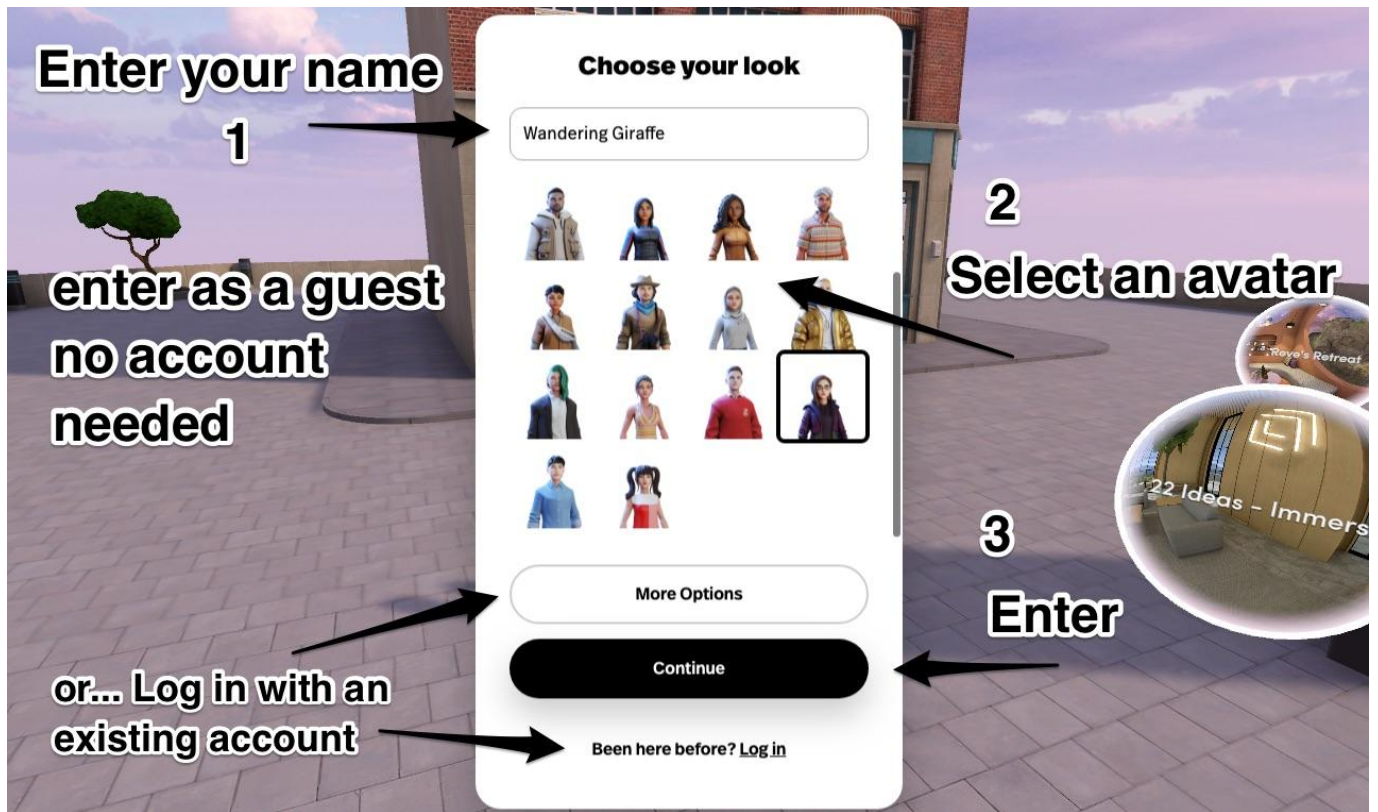

1. [Jump right in](#) as a guest (5 mins)
Via your browser
2. [Dress to Impress](#) Create an account (20 mins set up), customise your avatar and visit Cyberia fully formed.

Online gathering, avatars in Spatial

Choose your look

Adventuring Elephant

More Options

Continue

Been here before? [Log in](#)

39 Whitfield Street

In November 2022 Cybersalon used AltSpaceVR and Zoom to augment event attendance to launch a book of short speculative future fiction stories in a book called "22 Ideas about the Future". 39 Whitfield Street in AltSpace is a faithful reconstruction of Cybersalons first bricks and mortar Cyber Cafe "Cyberia" which opened at 39 Whitfield Street in Central London in 1994. The intention was always to make 39 Whitfield Street a multi-presence metaverse experience. Here we are in Spatial.

Remember to follow our [Community Guidelines](#).

ABOVE - This is a loading screen. Before resolving to the screens shown below.

Choose your vibe (avatar for this visit)

1. Enter your name
2. Select an avatar
3. Click Continue - enter the People Dancing Network Day's Virtual Cafe

Once you arrive, use your arrow keys to move around.

NOTE: To enter using the Jump Right In approach you **MUST** click Continue. Selecting the More Options or Been here before? Log in will start Approach 2