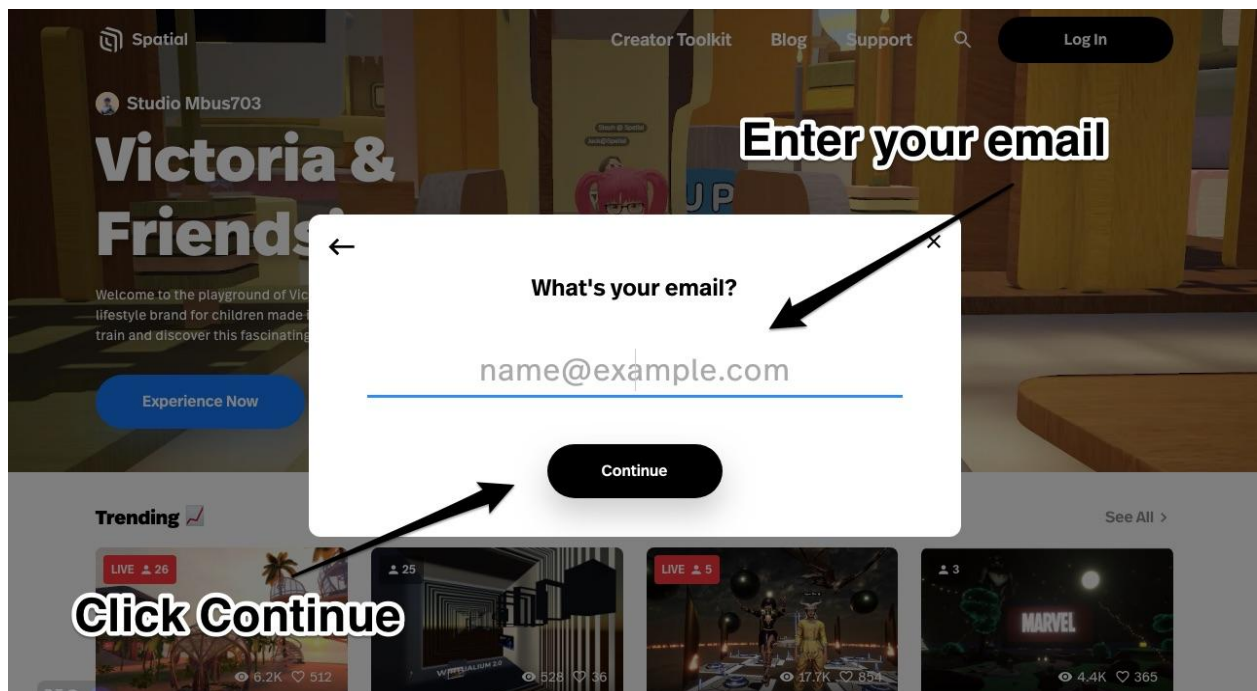

Approach 2 - Dress to Impress in the Virtual Cafe

This is a series of screen grabs to guide you through the creation of a Spatial.io account. As you recognise the screens it is hoped it will help you know how far you have left to go!

This takes around 30 mins.

If you have questions about Spatial or the Cyberia Virtual Cafe venue contact **Caron Lyon - projectsoffice@pcmprojects.co.uk**

Using an email address to create an account

This is using an email address to create an account but you can use an existing identity with Google, Metamask (crypto wallet browser), Apple or Microsoft accounts.

Your Email

Create a password

Locate the verification email

Clicking the verify account link in your email should bring you to this screen.

Spatial will now let you sign in for the first time.

Before getting to the main screen you may be asked to tick you have read the Terms of Use.