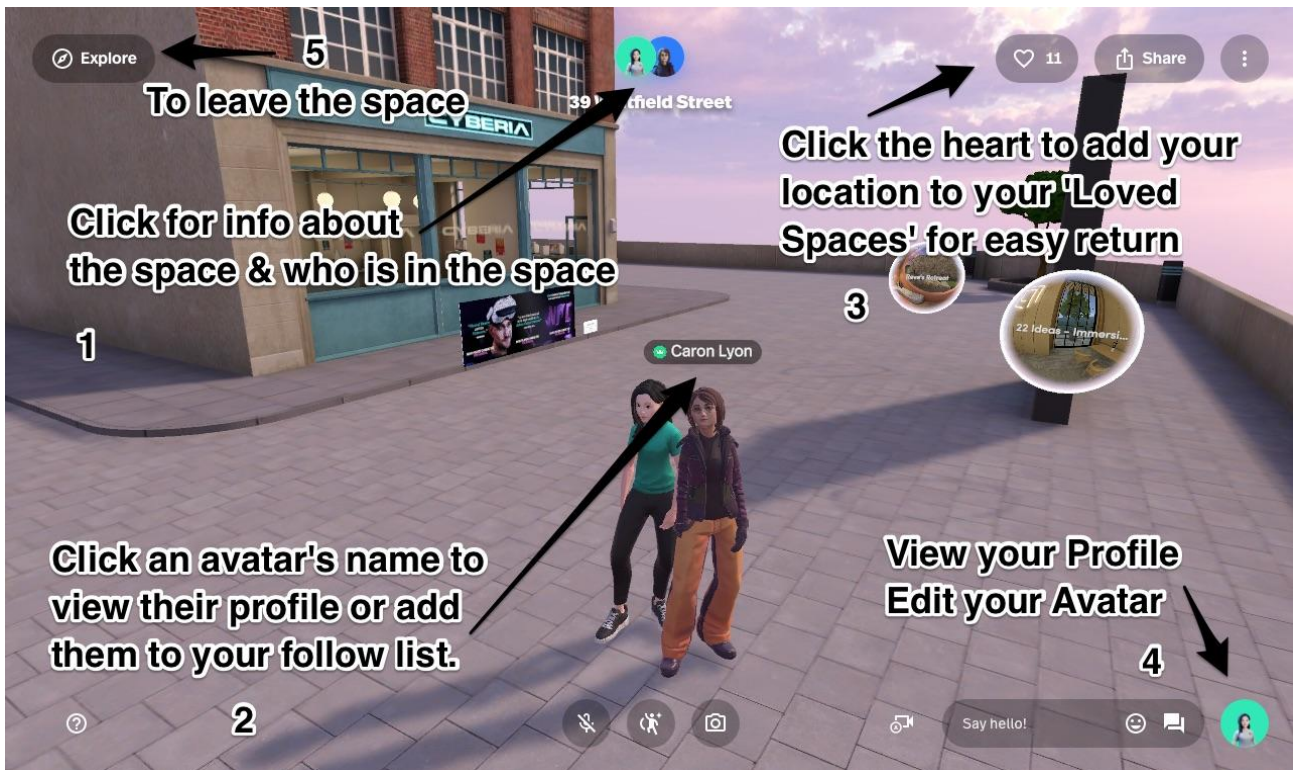

Remember to follow our [Community Guidelines](#).

ABOVE - This is a loading screen. Before resolving to the screens shown below.

Choose your vibe (avatar for this visit)

1. Enter your name
2. Select an avatar
3. Click Continue - enter the People Dancing Network Day's Virtual Cafe

Once you arrive, use your arrow keys to move around.

NOTE: To enter using the Jump Right In approach you **MUST** click Continue. Selecting the More Options or Been here before? Log in will start Approach 2

Some orientation basics to get you started

1. Click the avatar profile picture icons to see information about the space and who is in the space with you currently. Anyone who has the link to this space can visit.
2. Click the name above any avatar's head to view their profile or add them to your follow list.
3. Click the heart to add the location you are visiting to your Loved Spaces list to make returning to places you find and like easier.
4. Bring up a menu to View your profile and Edit your Avatar.
5. The Explore button opens a section of other spaces to explore as well as a button to leave which returns you to the Spatial home page.

Approach 2 - Dress to Impress in the Virtual Cafe

This is a series of screen grabs to guide you through the creation of a Spatial.io account. As you recognise the screens it is hoped it will help you know how far you have left to go!