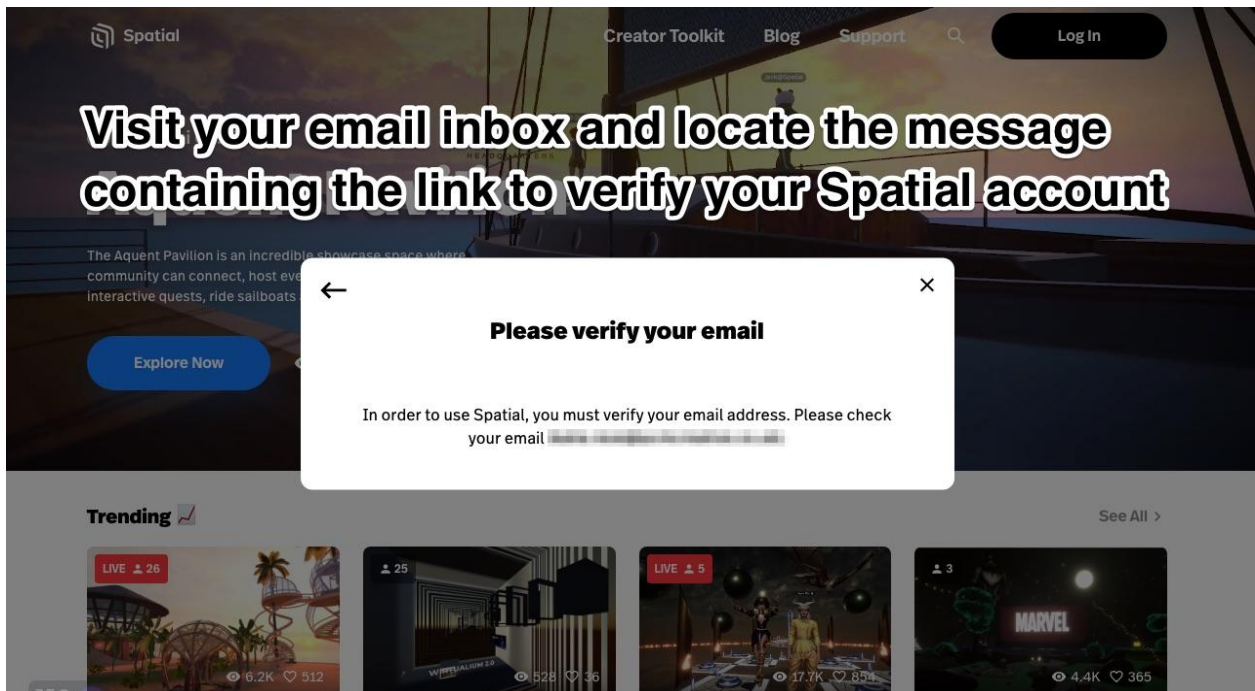

This takes around 30 mins.

If you have questions about Spatial or the Cyberia Virtual Cafe venue contact **Caron Lyon - projectsoffice@pcmprojects.co.uk**

Using an email address to create an account

This is using an email address to create an account but you can use an existing identity with Google, Metamask (crypto wallet browser), Apple or Microsoft accounts.

Your Email

Create a password

Locate the verification email

Clicking the verify account link in your email should bring you to this screen.

Spatial will now let you sign in for the first time.

Before getting to the main screen you may be asked to tick you have read the Terms of Use.