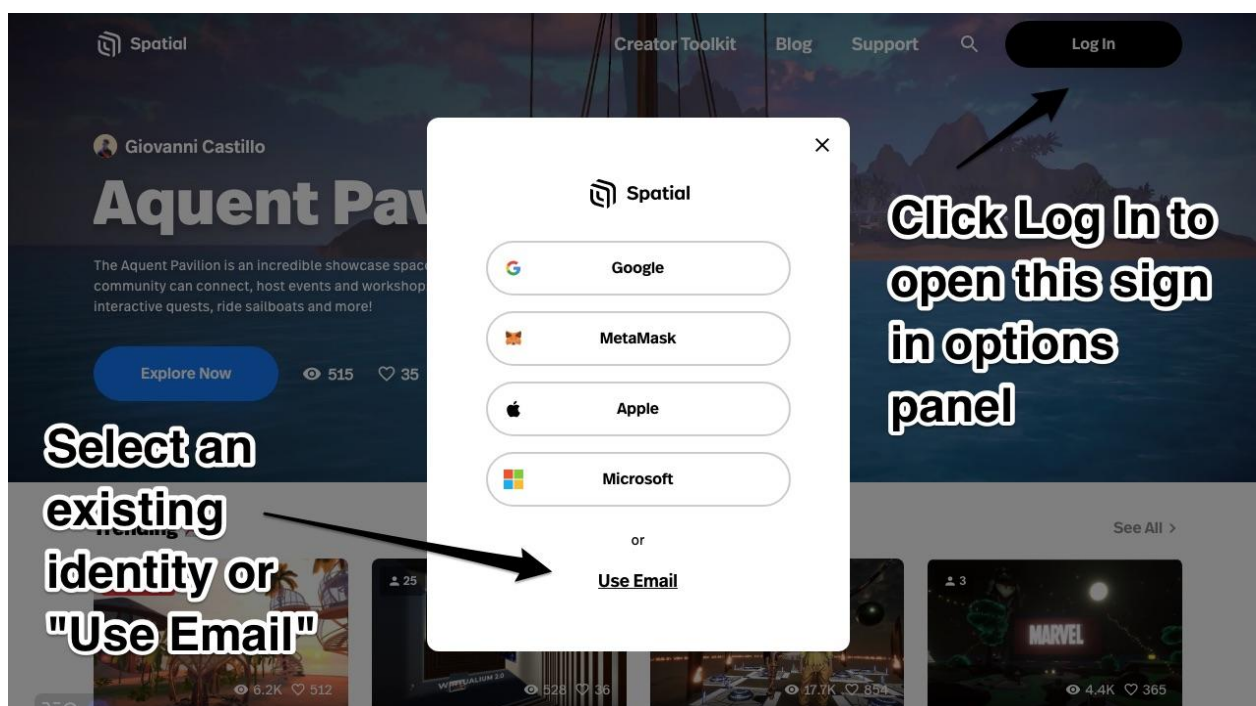

Approach 2 - Dress to Impress in the Virtual Cafe

This is a series of screen grabs to guide you through the creation of a Spatial.io account. As you recognise the screens it is hoped it will help you know how far you have left to go!

This takes around 30 mins.

If you have questions about Spatial or the Cyberia Virtual Cafe venue contact **Caron Lyon - projectsoffice@pcmprojects.co.uk**

Using an email address to create an account

This is using an email address to create an account but you can use an existing identity with Google, Metamask (crypto wallet browser), Apple or Microsoft accounts.