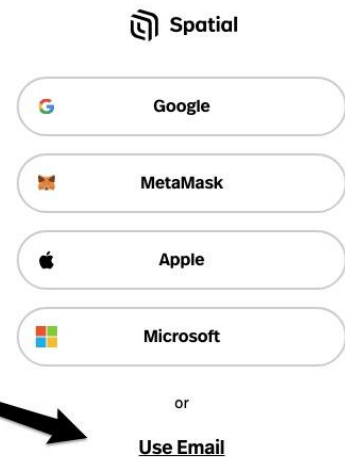

Approach 2 - Dress to Impress in the Virtual Cafe

This is a series of screen grabs to guide you through the creation of a Spatial.io account. As you recognise the screens it is hoped it will help you know how far you have left to go!

This takes around 30 mins.

If you have questions about Spatial or the Cyberia Virtual Cafe venue contact **Caron Lyon - projectsoffice@pcmprojects.co.uk**

Using an email address to create an account

This is using an email address to create an account but you can use an existing identity with Google, Metamask (crypto wallet browser), Apple or Microsoft accounts.

Your Email

Create a password

Locate the verification email

Clicking the verify account link in your email should bring you to this screen.

Spatial will now let you sign in for the first time.

Before getting to the main screen you may be asked to tick you have read the Terms of Use.

With your account secured and verified you can begin creating your Spatial avatar.

Name your Avatar

This is not a username so you can use your given name as you would in a zoom call or in a situation where you are wanting to make connections and network.