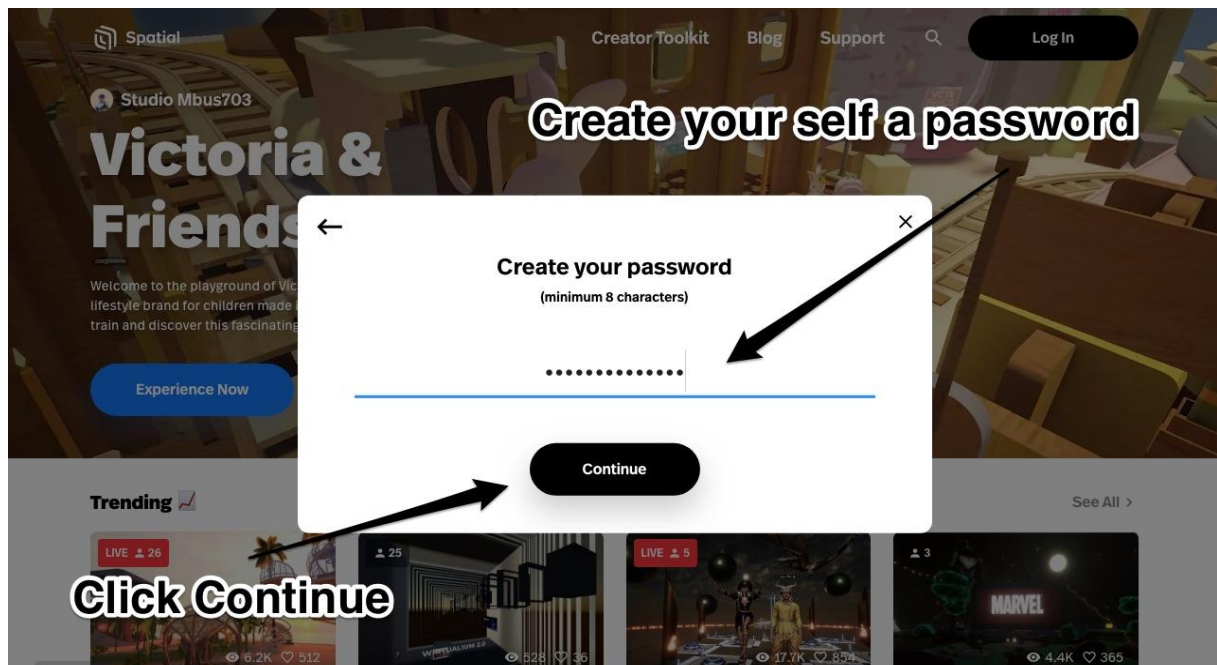

Approach 2 - Dress to Impress in the Virtual Cafe

This is a series of screen grabs to guide you through the creation of a Spatial.io account. As you recognise the screens it is hoped it will help you know how far you have left to go!

This takes around 30 mins.

If you have questions about Spatial or the Cyberia Virtual Cafe venue contact **Caron Lyon - projectsoffice@pcmprojects.co.uk**

Using an email address to create an account

This is using an email address to create an account but you can use an existing identity with Google, Metamask (crypto wallet browser), Apple or Microsoft accounts.

Your Email

Create a password

Locate the verification email

Clicking the verify account link in your email should bring you to this screen.

Spatial will now let you sign in for the first time.

Before getting to the main screen you may be asked to tick you have read the Terms of Use.